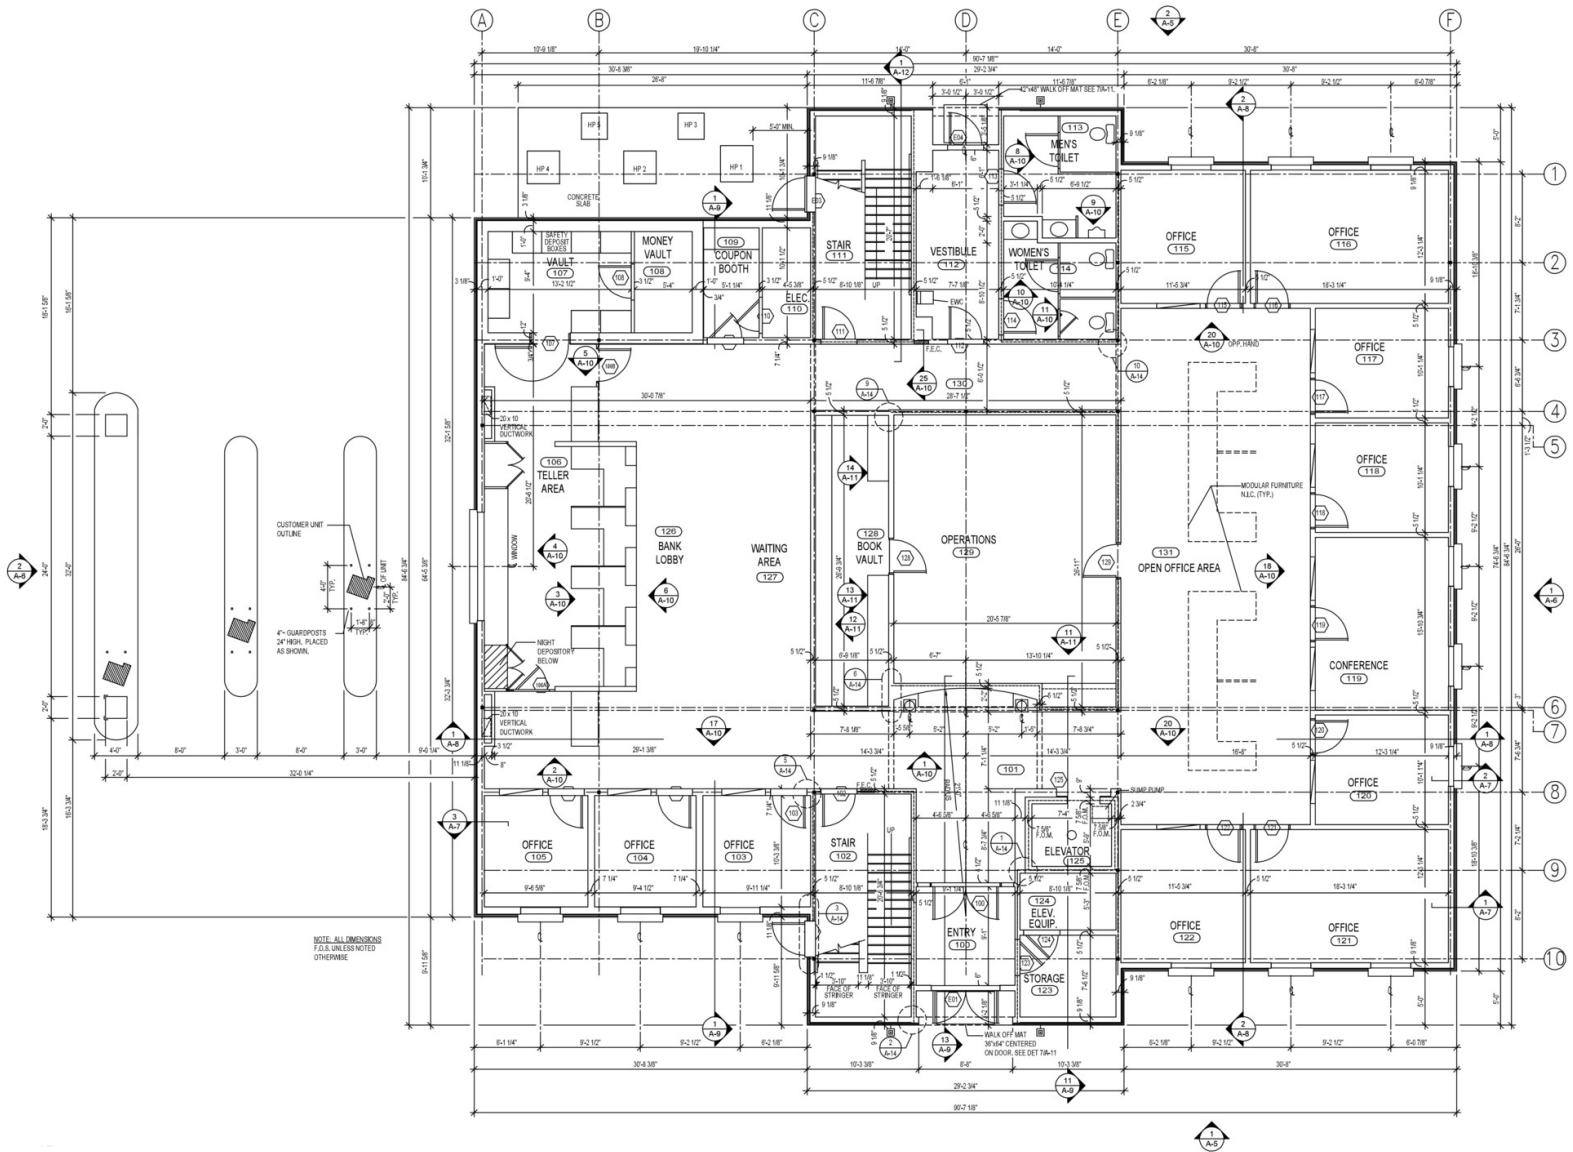

NAI Earle Furman

Building Interior

1450 John B White Sr Blvd, Spartanburg

Floor Plan - 1st Fl

1450 John B White Sr Blvd, Spartanburg

Floor Plan - 2nd Fl

1450 John B White Sr Blvd, Spartanburg

Location Map