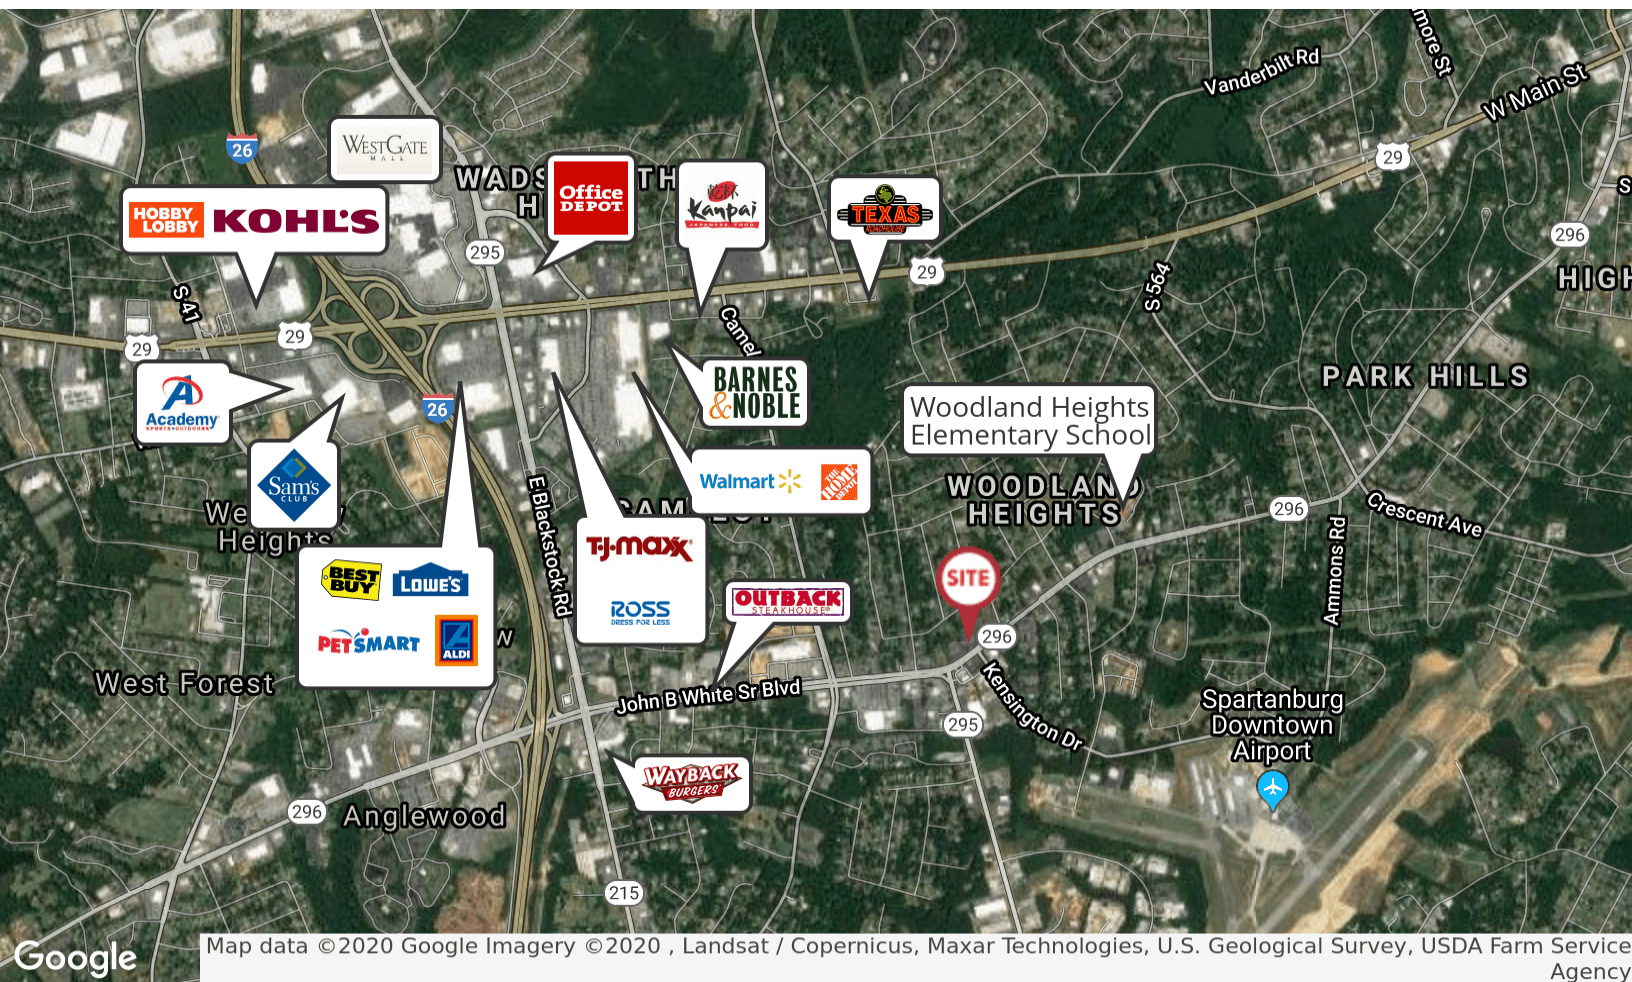

Location Map

1450 John B White Sr Blvd, Spartanburg

✉ **Earle Furman, SIOR**
O: +1 864 232 9040
C: +1 864 230 9102
efurman@naearlefurman.com

NAI Earle Furman