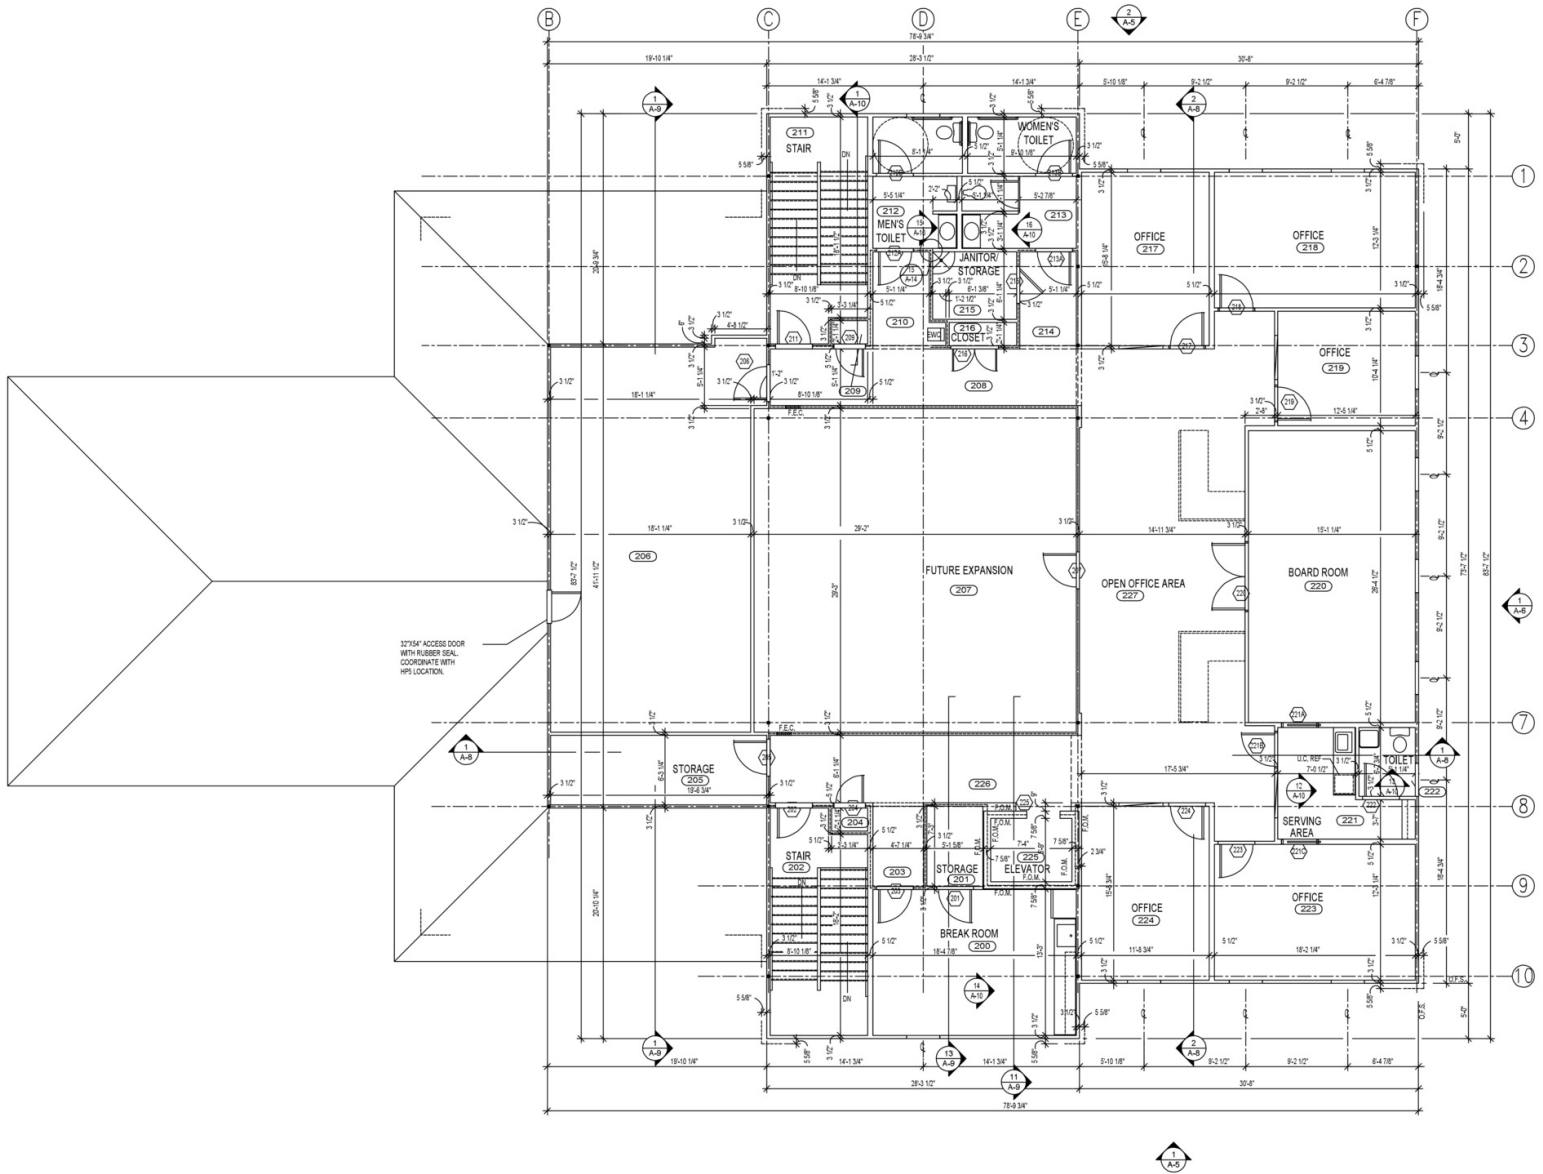

NAI Earle Furman

Building Interior

1450 John B White Sr Blvd, Spartanburg

Floor Plan - 1st Fl

1450 John B White Sr Blvd, Spartanburg

Floor Plan - 2nd Fl

1450 John B White Sr Blvd, Spartanburg

Location Map